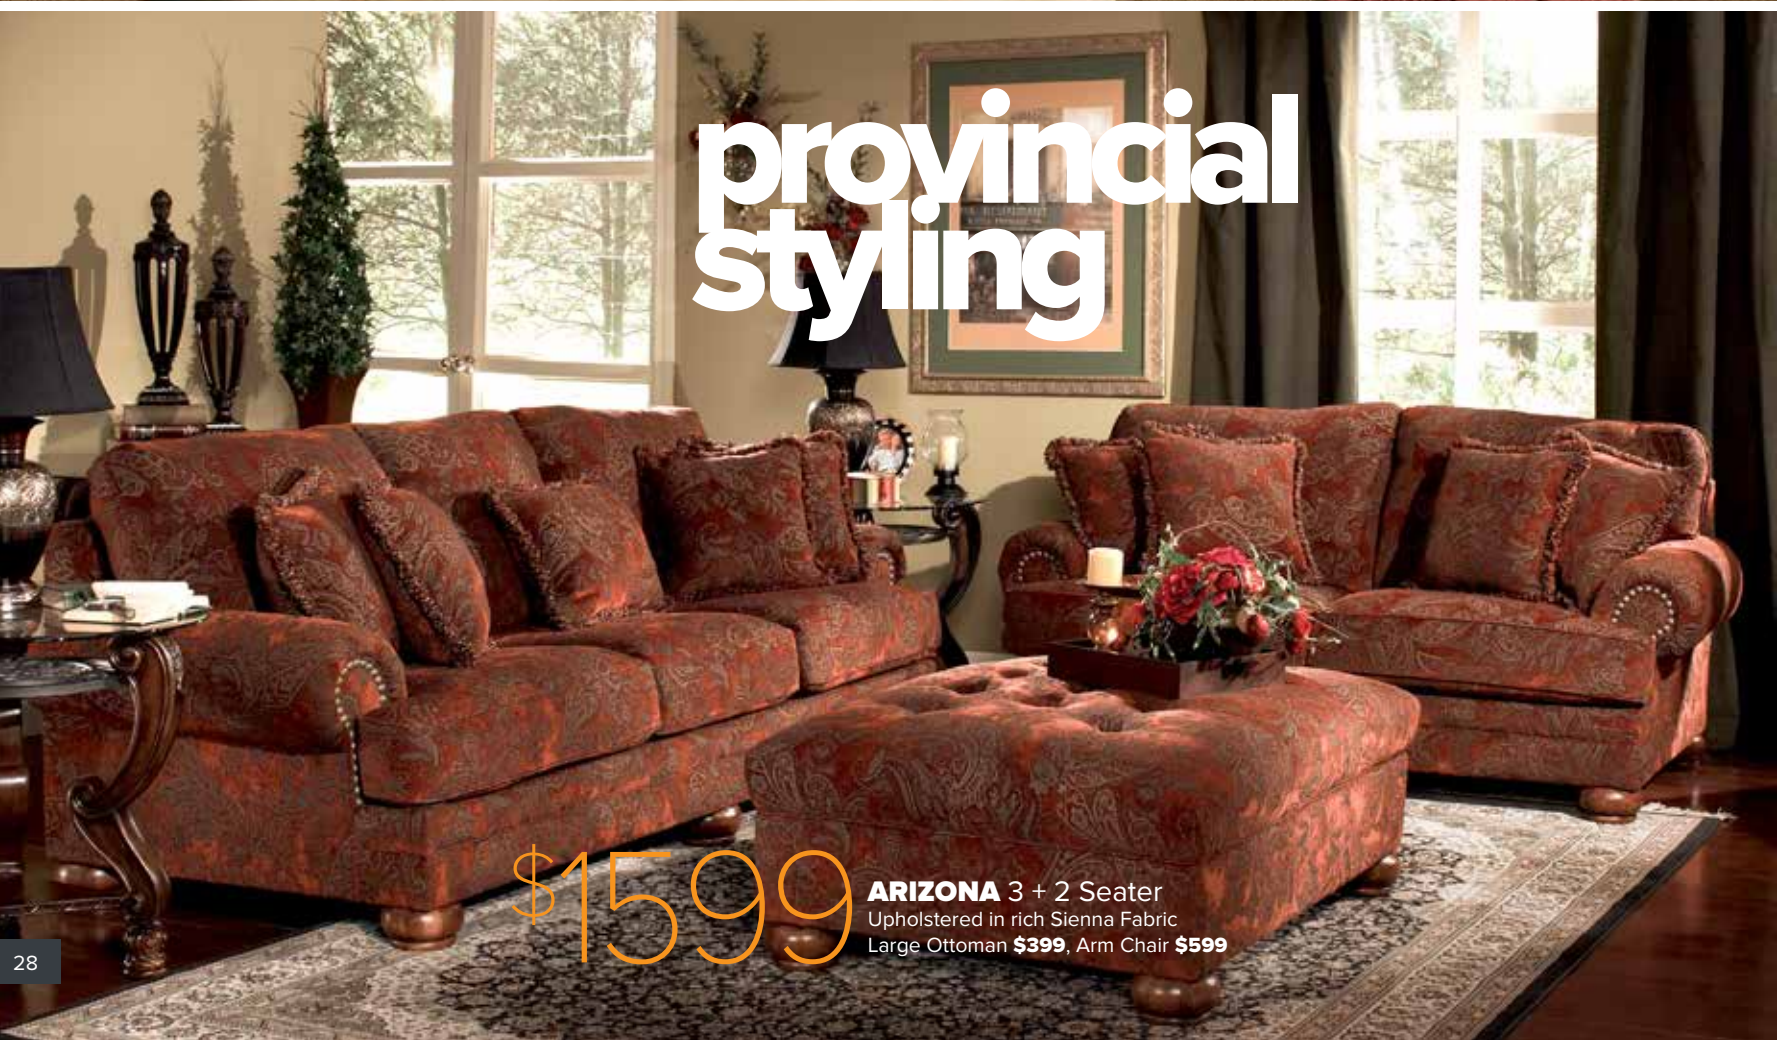

\$1199

MONTGOMERY 3 + 2 Seater
Includes scatter cushions. Armchair also available.

provincial styling

\$1599

ARIZONA 3 + 2 Seater
Upholstered in rich Sienna Fabric
Large Ottoman \$399, Arm Chair \$599

buck suede