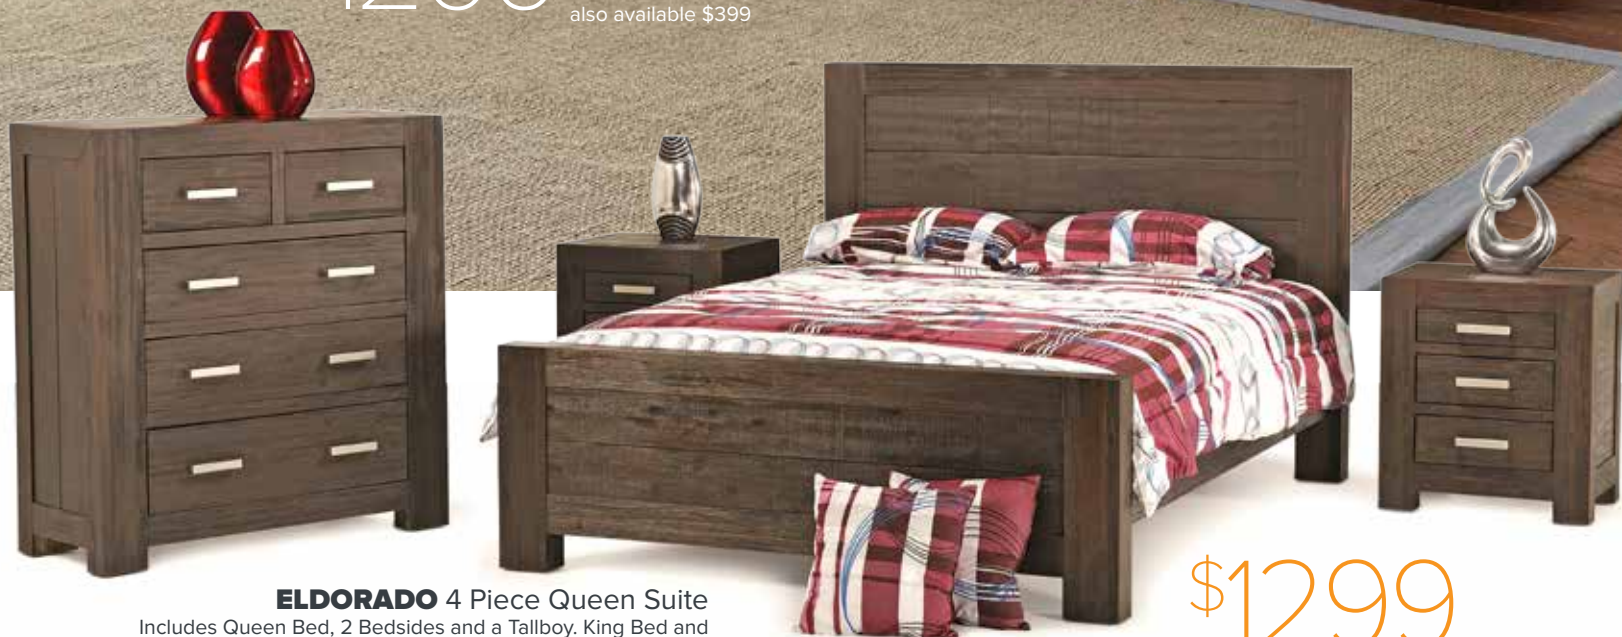

Spend Less. Live More.

new season

SAVE UP TO 40%

NEW
LOOK

\$1299

KENDLETON Chaise Lounge
In Fabric. Includes Scatter Cushions.
Chaise available right or left. Ottoman
also available \$399

ELDORADO 4 Piece Queen Suite
Includes Queen Bed, 2 Bedside and a Tallboy. King Bed and
Dressing Table also available