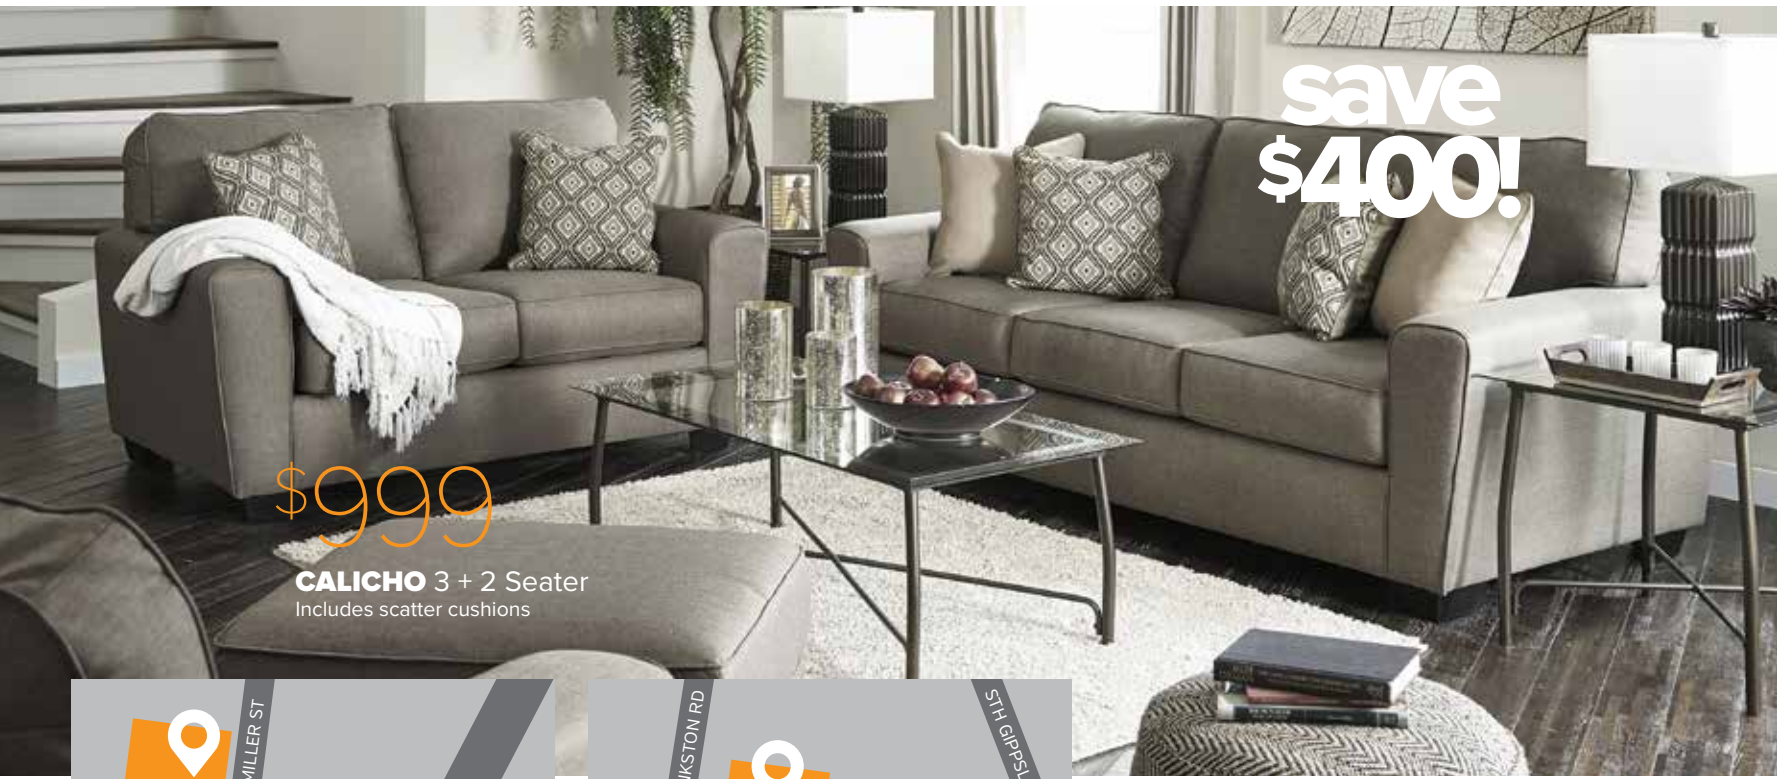

LIMITED STOCK!

$199

TILLY 3 Seat Sofa
Choice of colours. While stock last!

save $400!

$999

CALICHO 3 + 2 Seater
Includes scatter cushions