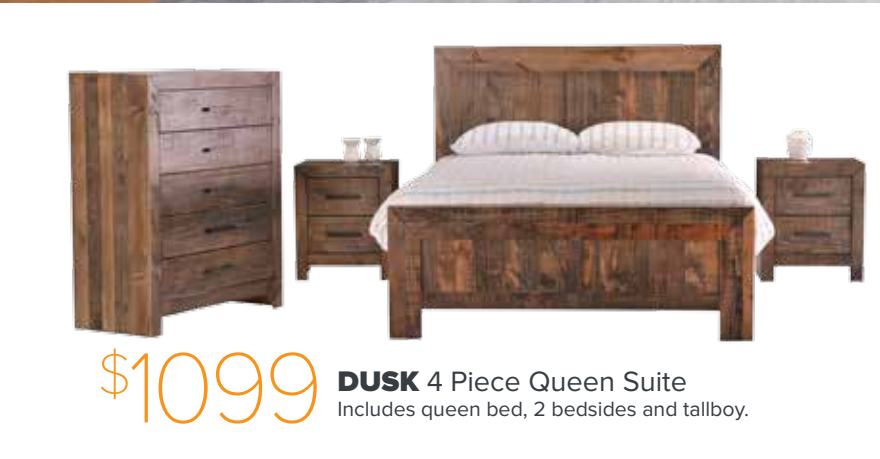

tassie oak

NEW LOOK

\$1899

COLORADO 4 Piece Queen Suite
Includes Queen Bed, 2 Bedsides and a Tallboy.
King bed and dressing table also available

\$1999

OCEAN 4 Piece Queen Suite
Includes Queen Bed, 2 Bedside and a Tallboy
Dressing table and King Bed also Available

\$1099 **DUSK** 4 Piece Queen Suite
Includes queen bed, 2 bedside and tallboy.

\$1699 **TAMAR** 4 Piece Queen Suite
Includes Queen Bed, 2 Bedside and a Tallboy
King Bed and Dressing Table also available